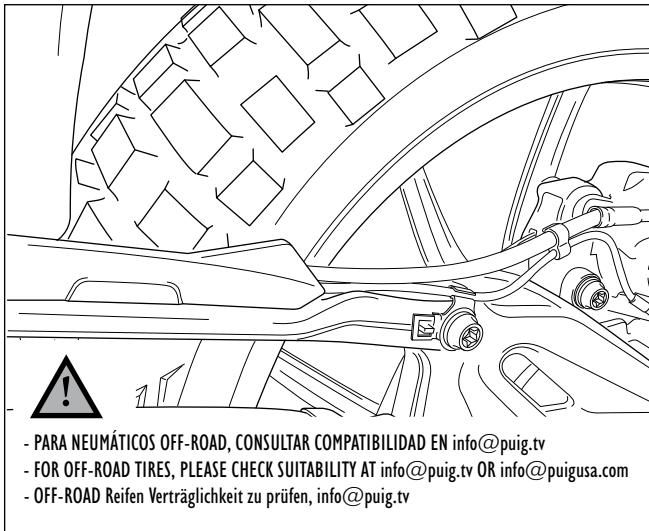

GUARDABARROS TRASERO ADAPTABLE A - REAR MUDGUARD ADAPTABLE TO -
HINTERRADABDECKUNG FÜR

BMW R1200GS LC '13- /R1200GS LC ADV. '14-

Ref.: 6352 J
(color negro/black colour)

Ref.: 6352 C
(color carbono/carbon look)