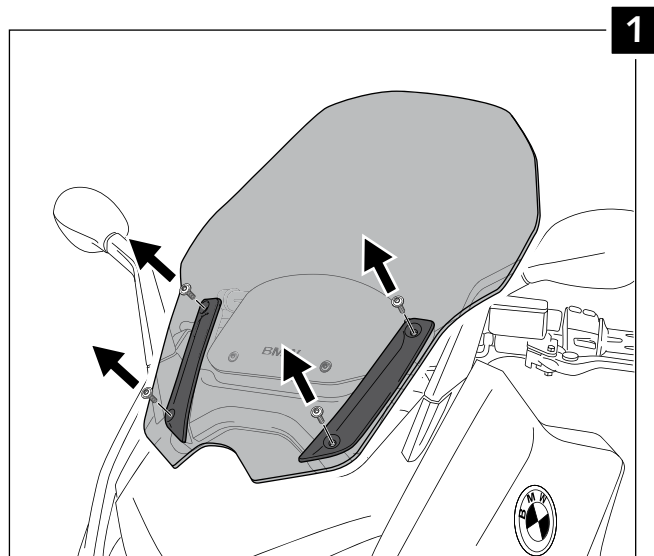

### PANTALLA ADAPTABLE A - WINDSCREEN ADAPTABLE TO BMW C600S '12-'13 (TOURING V-TECH)

Ref.: 6785

ID.	DESCRIPCIÓN	DESCRIPTION	QTY.
1	 Pantalla	Windscreen	1
2	 Arandela nylon Ø5	Ø5 nylon washer	4