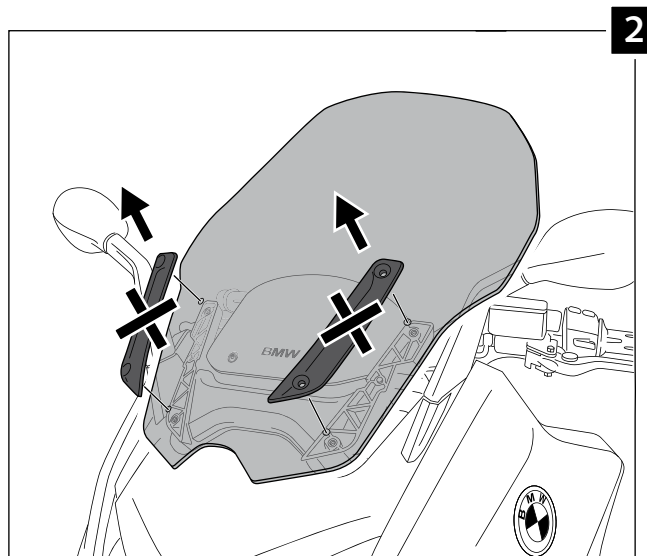

### PANTALLA ADAPTABLE A - WINDSCREEN ADAPTABLE TO BMW C600S '12-'13 (TOURING V-TECH)

Ref.: 6785

ID.	DESCRIPCIÓN	DESCRIPTION	QTY.
1	 Pantalla	Windscreen	1
2	 Arandela nylon Ø5	Ø5 nylon washer	4