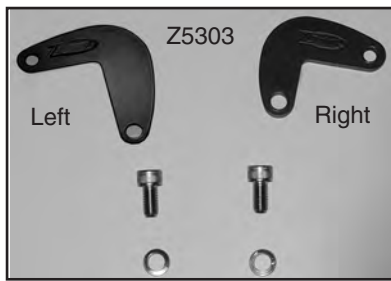

TOOL REQUIRED:
6mm Hex Key
2, 17mm Combination or Open End Wrenches

CONTENTS OF KIT

Item	Description	Qty.
Z5300 Kit Contains:		
37-375450-000	Extender Bracket	2
51-515820-000	Screw, M10	2
49-491010-000	Washer Split	2
Z5301 Kit Contains:		
37-375450-000	Extender Bracket, Left	1
37-375451-000	Extender Bracket with Hole, Right	1
51-515820-000	Screw, M10	2
49-491010-000	Washer Split	2

CONTENTS OF KIT

Item	Description	Qty.
Z5302 Kit Contains:		
37-375452-000	Extender Bracket	2
51-515716-000	Screw, M8	2
49-491300-000	Washer Split	2
Z5303 Kit Contains:		
37-375453-000	Extender Bracket, Fog Light Switch Clearance, Left	1
37-375450-000	Extender Bracket, Right	1
51-515820-000	Screw, M10	2
49-491010-000	Washer Split	2

Figure 1

Figure 2

Figure 3

Figure 4

PREPARATION

All Stock hardware will be re-used.

Z5302 Mirror Extender reference is Figure #4.

Z5303 Mirror Extender Left side is larger to clear fog light switch on GS12A