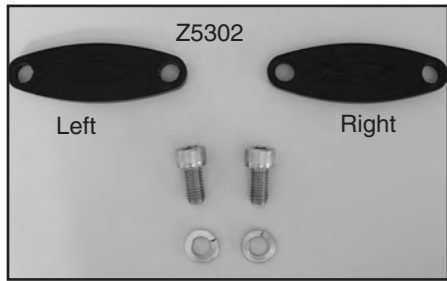

TOOL REQUIRED:
6mm Hex Key
2, 17mm Combination or Open End Wrenches

CONTENTS OF KIT

Item	Description	Qty.
Z5300 Kit Contains:		
37-375450-000	Extender Bracket	2
51-515820-000	Screw, M10	2
49-491010-000	Washer Split	2
Z5301 Kit Contains:		
37-375450-000	Extender Bracket, Left	1
37-375451-000	Extender Bracket with Hole, Right	1
51-515820-000	Screw, M10	2
49-491010-000	Washer Split	2

CONTENTS OF KIT

Item	Description	Qty.
Z5302 Kit Contains:		
37-375452-000	Extender Bracket	2
51-515716-000	Screw, M8	2
49-491300-000	Washer Split	2
Z5303 Kit Contains:		
37-375453-000	Extender Bracket, Fog Light Switch Clearance, Left	1
37-375450-000	Extender Bracket, Right	1
51-515820-000	Screw, M10	2
49-491010-000	Washer Split	2

Figure 1

Figure 2

Figure 3

Figure 4

PREPARATION

All Stock hardware will be re-used.

Z5302 Mirror Extender reference is Figure #4.

Z5303 Mirror Extender Left side is larger to clear fog light switch on GS12A