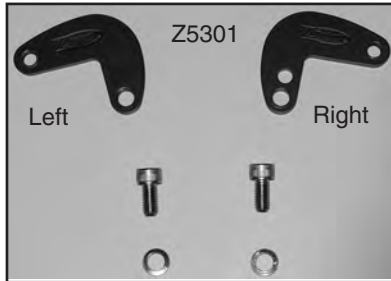

TOOL REQUIRED:
6mm Hex Key
2, 17mm Combination or Open End Wrenches

CONTENTS OF KIT

Item	Description	Qty.
Z5300 Kit Contains:		
37-375450-000	Extender Bracket	2
51-515820-000	Screw, M10	2
49-491010-000	Washer Split	2
Z5301 Kit Contains:		
37-375450-000	Extender Bracket, Left	1
37-375451-000	Extender Bracket with Hole, Right	1
51-515820-000	Screw, M10	2
49-491010-000	Washer Split	2

CONTENTS OF KIT

Item	Description	Qty.
Z5302 Kit Contains:		
37-375452-000	Extender Bracket	2
51-515716-000	Screw, M8	2
49-491300-000	Washer Split	2
Z5303 Kit Contains:		
37-375453-000	Extender Bracket, Fog Light Switch Clearance, Left	1
37-375450-000	Extender Bracket, Right	1
51-515820-000	Screw, M10	2
49-491010-000	Washer Split	2

Figure 1

Figure 2

Figure 3

Figure 4

PREPARATION

All Stock hardware will be re-used.

Z5302 Mirror Extender reference is Figure #4.

Z5303 Mirror Extender Left side is larger to clear fog light switch on GS12A