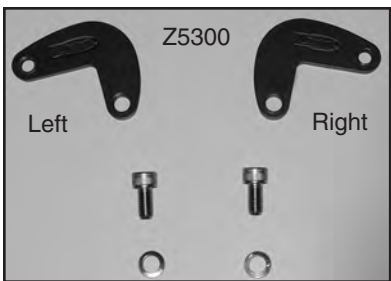

TOOL REQUIRED:
6mm Hex Key
2, 17mm Combination or Open End Wrenches

CONTENTS OF KIT

Item	Description	Qty.
Z5300 Kit Contains:		
37-375450-000	Extender Bracket	2
51-515820-000	Screw, M10	2
49-491010-000	Washer Split	2
Z5301 Kit Contains:		
37-375450-000	Extender Bracket, Left	1
37-375451-000	Extender Bracket with Hole, Right	1
51-515820-000	Screw, M10	2
49-491010-000	Washer Split	2

CONTENTS OF KIT

Item	Description	Qty.
Z5302 Kit Contains:		
37-375452-000	Extender Bracket	2
51-515716-000	Screw, M8	2
49-491300-000	Washer Split	2
Z5303 Kit Contains:		
37-375453-000	Extender Bracket, Fog Light Switch Clearance, Left	1
37-375450-000	Extender Bracket, Right	1
51-515820-000	Screw, M10	2
49-491010-000	Washer Split	2

Figure 1

Figure 2

Figure 3

Figure 4

PREPARATION

All Stock hardware will be re-used.

Z5302 Mirror Extender reference is Figure #4.

Z5303 Mirror Extender Left side is larger to clear fog light switch on GS12A